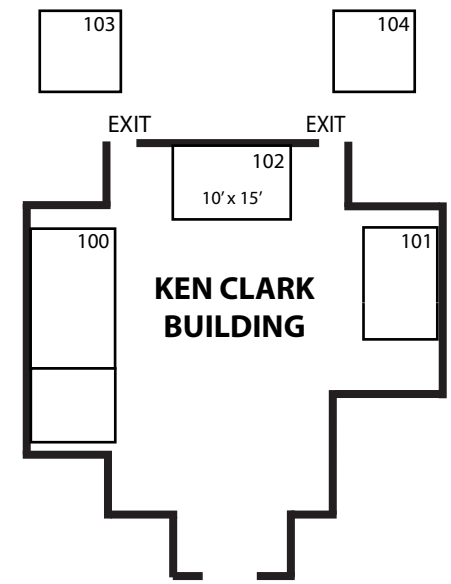

SARASOTA CRAFT SHOW

Robarts Arena
December 2 • 3 • 4 | 2016

SHOW ENTRANCE / EXIT