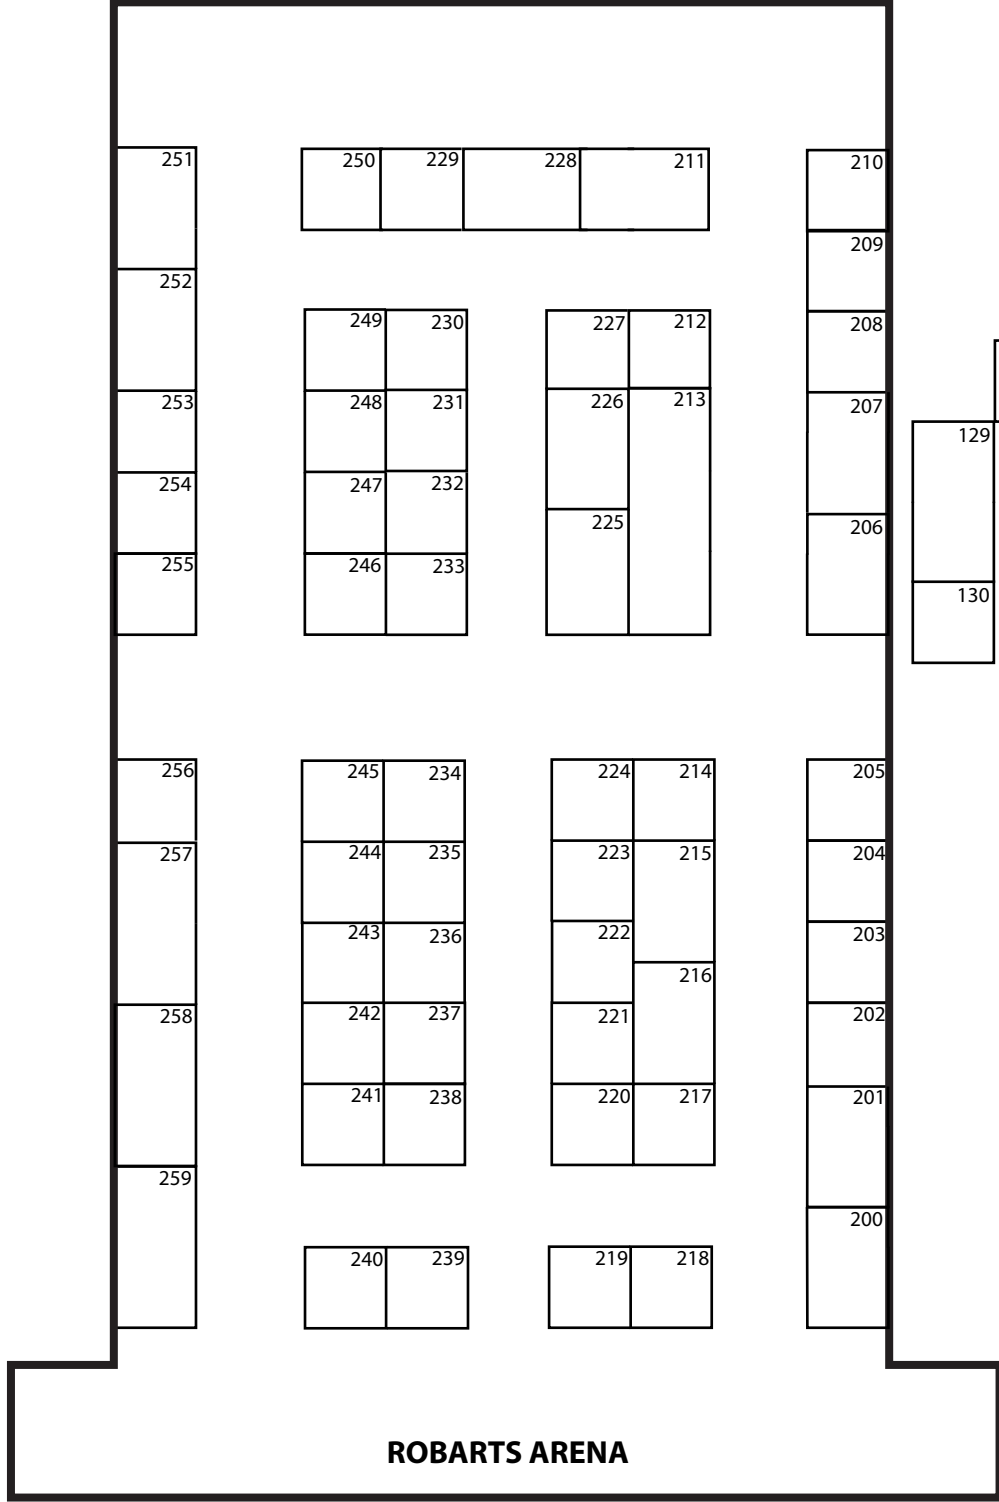

SARASOTA CRAFT SHOW

Robarts Arena
December 2 • 3 • 4 | 2016

SHOW ENTRANCE / EXIT